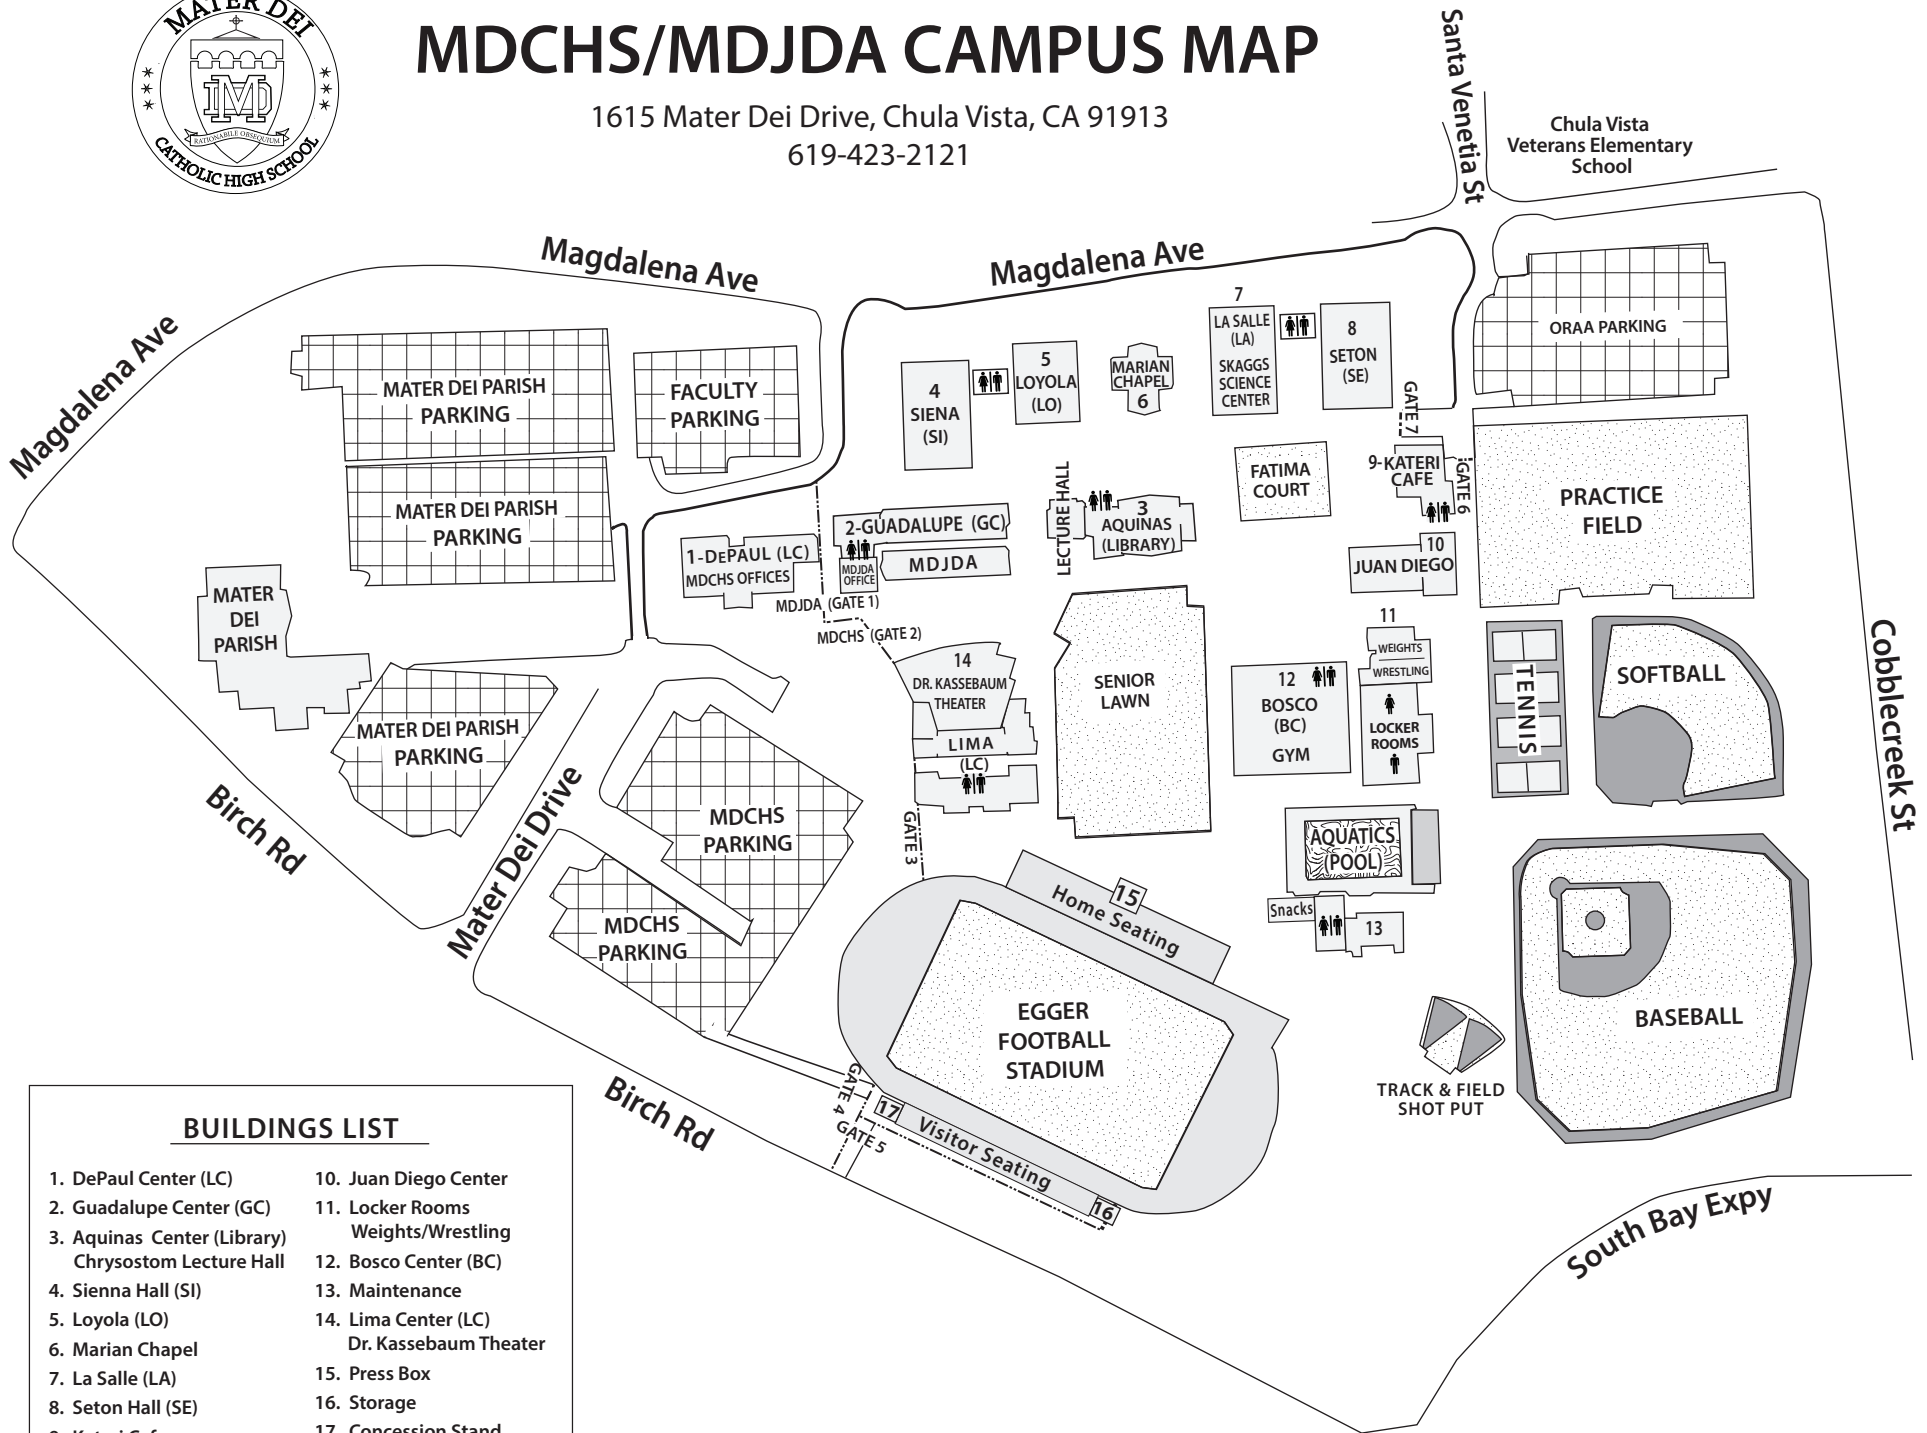

MDCHS/MDJDA CAMPUS MAP

1615 Mater Dei Drive, Chula Vista, CA 91913
619-423-2121

BUILDINGS LIST

- | | |
|-----------------------------|-----------------------|
| 1. DePaul Center (LC) | 10. Juan Diego Center |
| 2. Guadalupe Center (GC) | 11. Locker Rooms |
| 3. Aquinas Center (Library) | Weights/Wrestling |
| Chrysostom Lecture Hall | 12. Bosco Center (BC) |
| 4. Sienna Hall (SI) | 13. Maintenance |
| 5. Loyola (LO) | 14. Lima Center (LC) |
| 6. Marian Chapel | Dr. Kassebaum Theater |
| 7. La Salle (LA) | 15. Press Box |
| 8. Seton Hall (SE) | 16. Storage |
| 9. Kateri Cafe | 17. Concession Stand |

See reverse side for campus building details

MDCHS/MDJDA CAMPUS BUILDINGS MAP

1615 Mater Dei Drive, Chula Vista, CA 91913
619-423-2121

See reverse side for full campus map

(Room numbers that begin with 2 are on the second floor)

1 - DEPAUL (LC)

2 - GUADALUPE CENTER (GC)

5 - LOYOLA (LO)

13/23	14/24
12/22	15/25
11/21	16/26

7 - LA SALLE (LA)

13/23	14/24
12/22	15/25
11/21	16/26

8 - SETON (SE)

14/24	15/25
13/23	16/26
12/22	17/27
11/21	18/28

SKAGGS SCIENCE CTR

10 - JUAN DIEGO

Locker Locations

First #

- 2 Guadalupe Center
- 4 Siena Hall
- 5 Loyola
- 7 La Salle
- 8 Seton Hall

(Ex. Locker#5-361 is at Loyola)