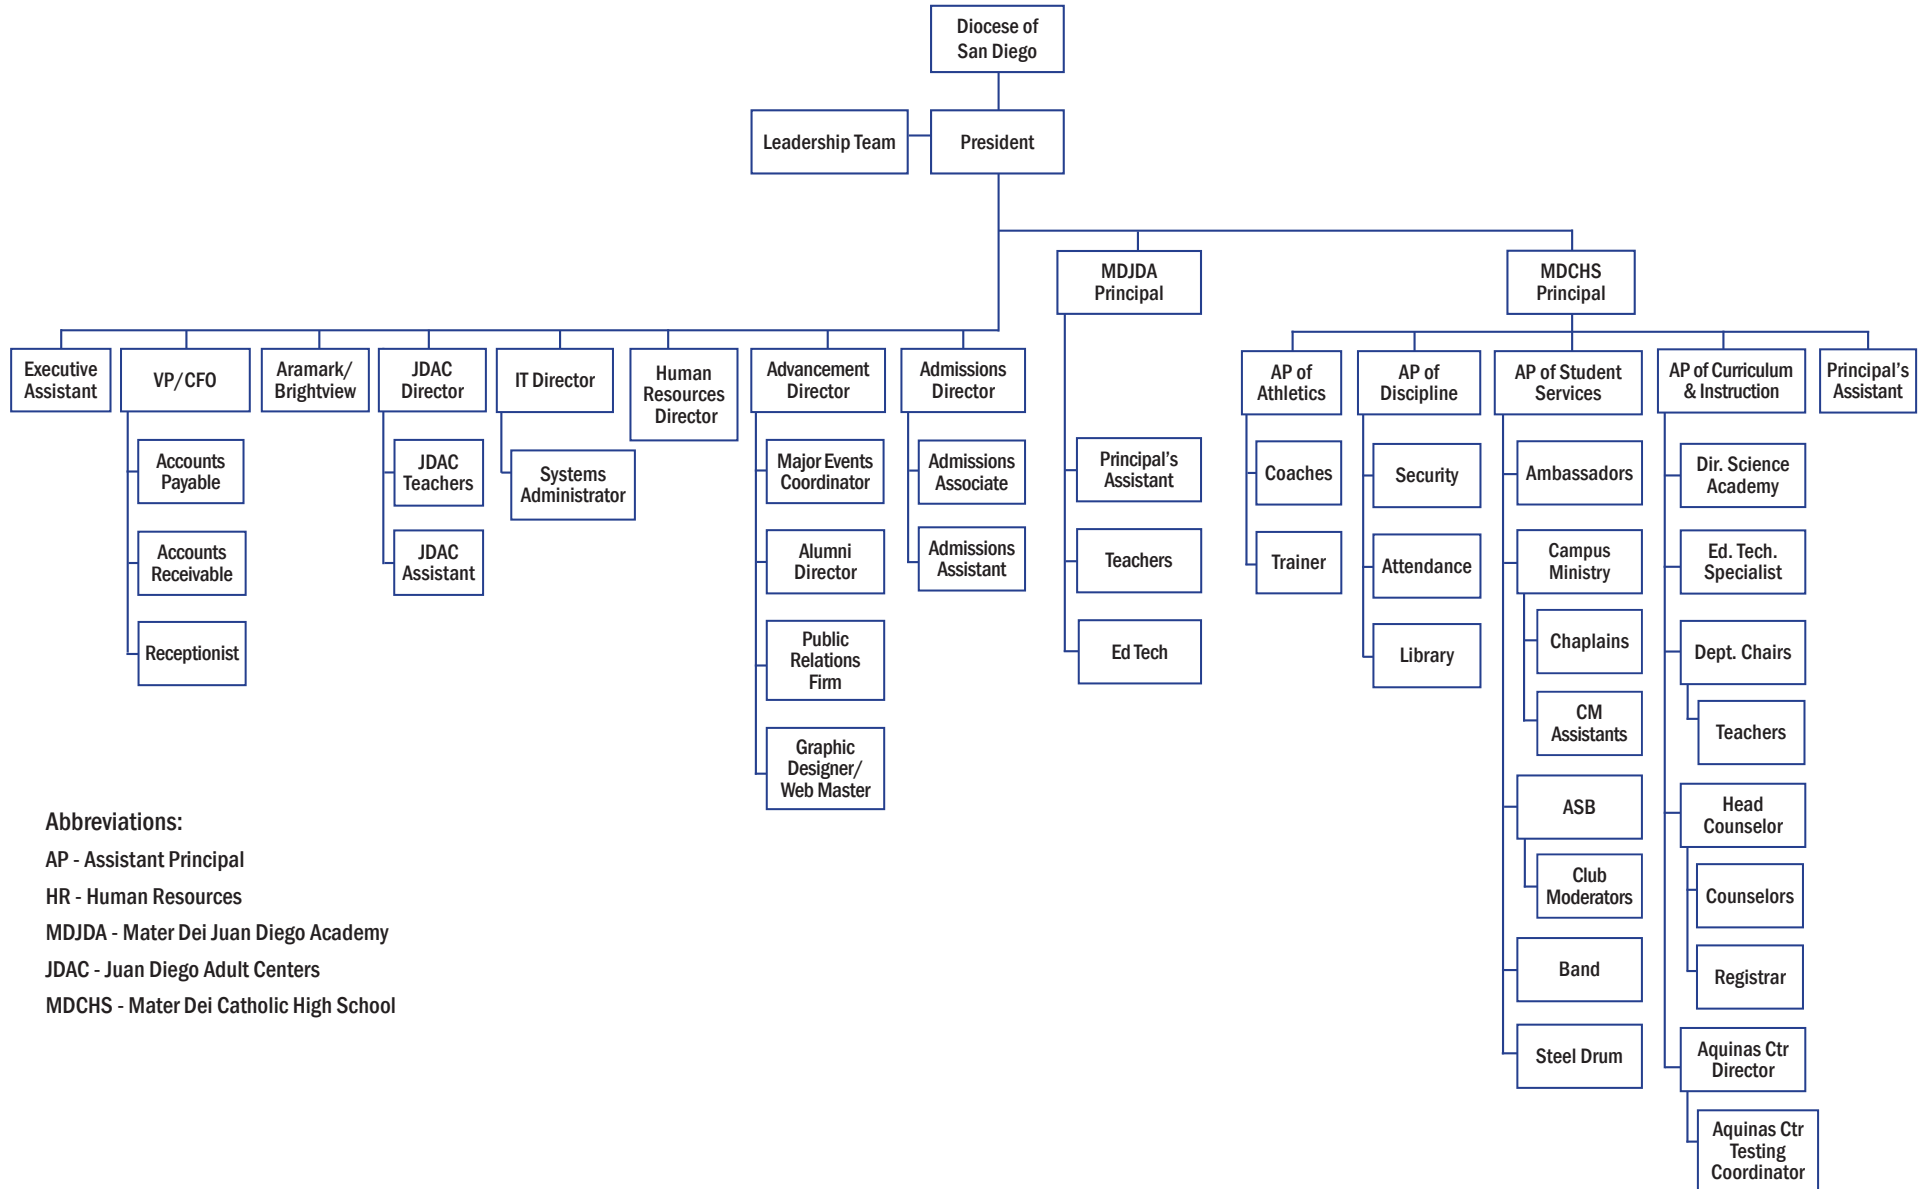

MATER DEI ORGANIZATIONAL CHART

Abbreviations:

AP - Assistant Principal

HR - Human Resources

MDJDA - Mater Dei Juan Diego Academy

JDAC - Juan Diego Adult Centers

MDCHS - Mater Dei Catholic High School